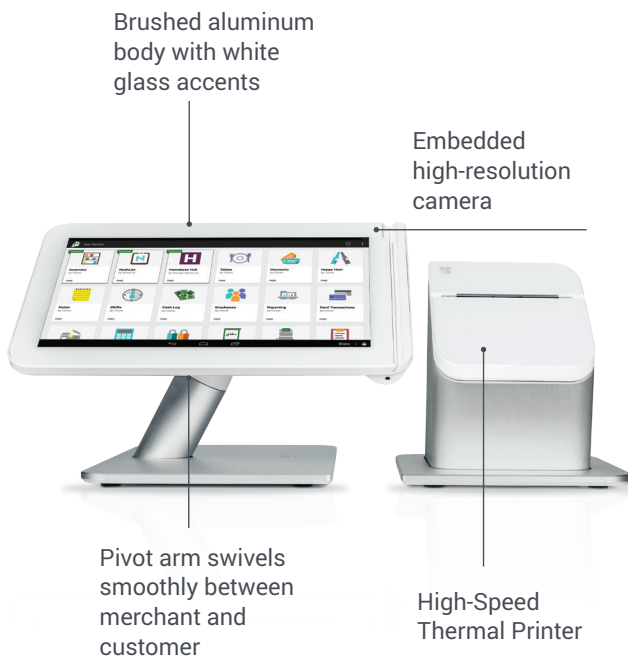

### Business done better.

Clover enables you to handle all of your essential business needs—right out of the box

- Accept more types of payments from magnetic-strip and EMV®-enabled credit and debit cards to Apple Pay® (when you include our secure FD40 Pin Pad)
- Help protect your customers, business and reputation from fraud with built-in Clover Security
- Set up a mobile loyalty and rewards program designed to drive business with Clover Customer Engagement
- Get deeper understanding about your business with Clover Insights

### Additional benefits

- Simple setup lets you start accepting payments immediately
- Continue to accept payments even when your Internet is down
- Clover features more than 150 apps available on the Clover App Market, making it far superior to its square-shaped competitors
- Allows for Ethernet and wireless capabilities

Brushed aluminum body with white glass accents

Embedded high-resolution camera

Pivot arm swivels smoothly between merchant and customer

High-Speed Thermal Printer